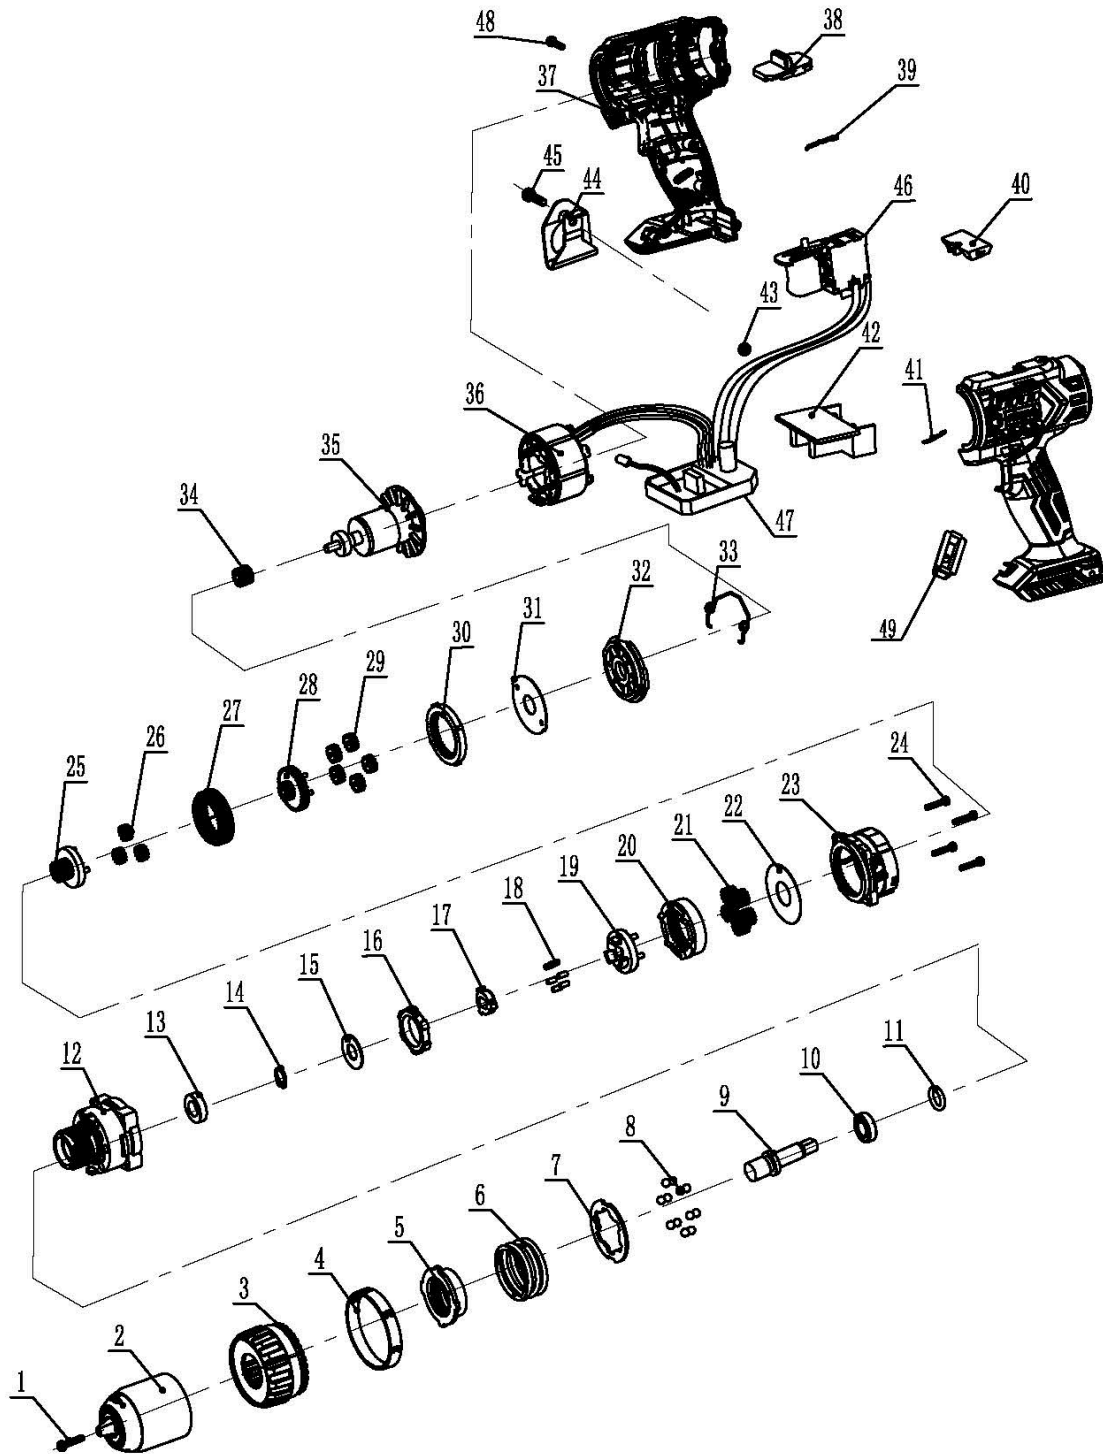

5909237900

cordless impact drill BC-
CD60-X scheppach
(DIY)

5909237900

cordless impact drill BC -
CD60-X scheppach
(DIY)

Main products

Spare part list

5909237900

372821 - 0299 - BC-CD60-X - -

Spare	Description	additional	Item	Abb.	ConstructStatus
5909237001	chuck		2	A	*
5909237002	adjust dial		3	A	*
5909237003	rotor		35	A	*
5909237004	Stator		36	A	*
5909237005	20V electrode board		42	A	*
5909237006	20V electrode board		46	A	*
7909201708	battery SBP2.0 scheppach (DIY)		o.Abb.	A	*
7909201709	battery SBP4.0 scheppach (DIY)		o.Abb.	A	*
7909201710	battery charger SBC2.4A scheppach (DIY)		o.Abb.	A	*
7909201712	twincharger SDBC2.4A scheppach (DIY)		o.Abb.	A	*
7909201713	twincharger SDBC4.5A scheppach (DIY)		o.Abb.	A	*
7909201711	battery charger SBC4.5A scheppach (DIY)		o.Abb.	A	*
7909201720	Starter-Kit 2.0 SBSK2.0 scheppach (DIY)	2Ah battery + 2,4A battery charger included	o.Abb.	A	*
7909201721	Starter-Kit 4.0 SBSK4.0 scheppach (DIY)	4Ah battery + 2,4A battery charger included	o.Abb.	A	*
7906807701	HSS twist drill set 15 pcs. HSS15 scheppach (DIY)		o.Abb.	A	*
7906808701	wood drill bit set 15 pcs. WBS15 scheppach (DIY)		o.Abb.	A	*
7906809701	bit screwdriver set, 37 pcs. BSS37 scheppach (DIY)		o.Abb.	A	*
7906806701	masonry drill bit set 15 pcs. SBS15 scheppach (DIY)		o.Abb.	A	*