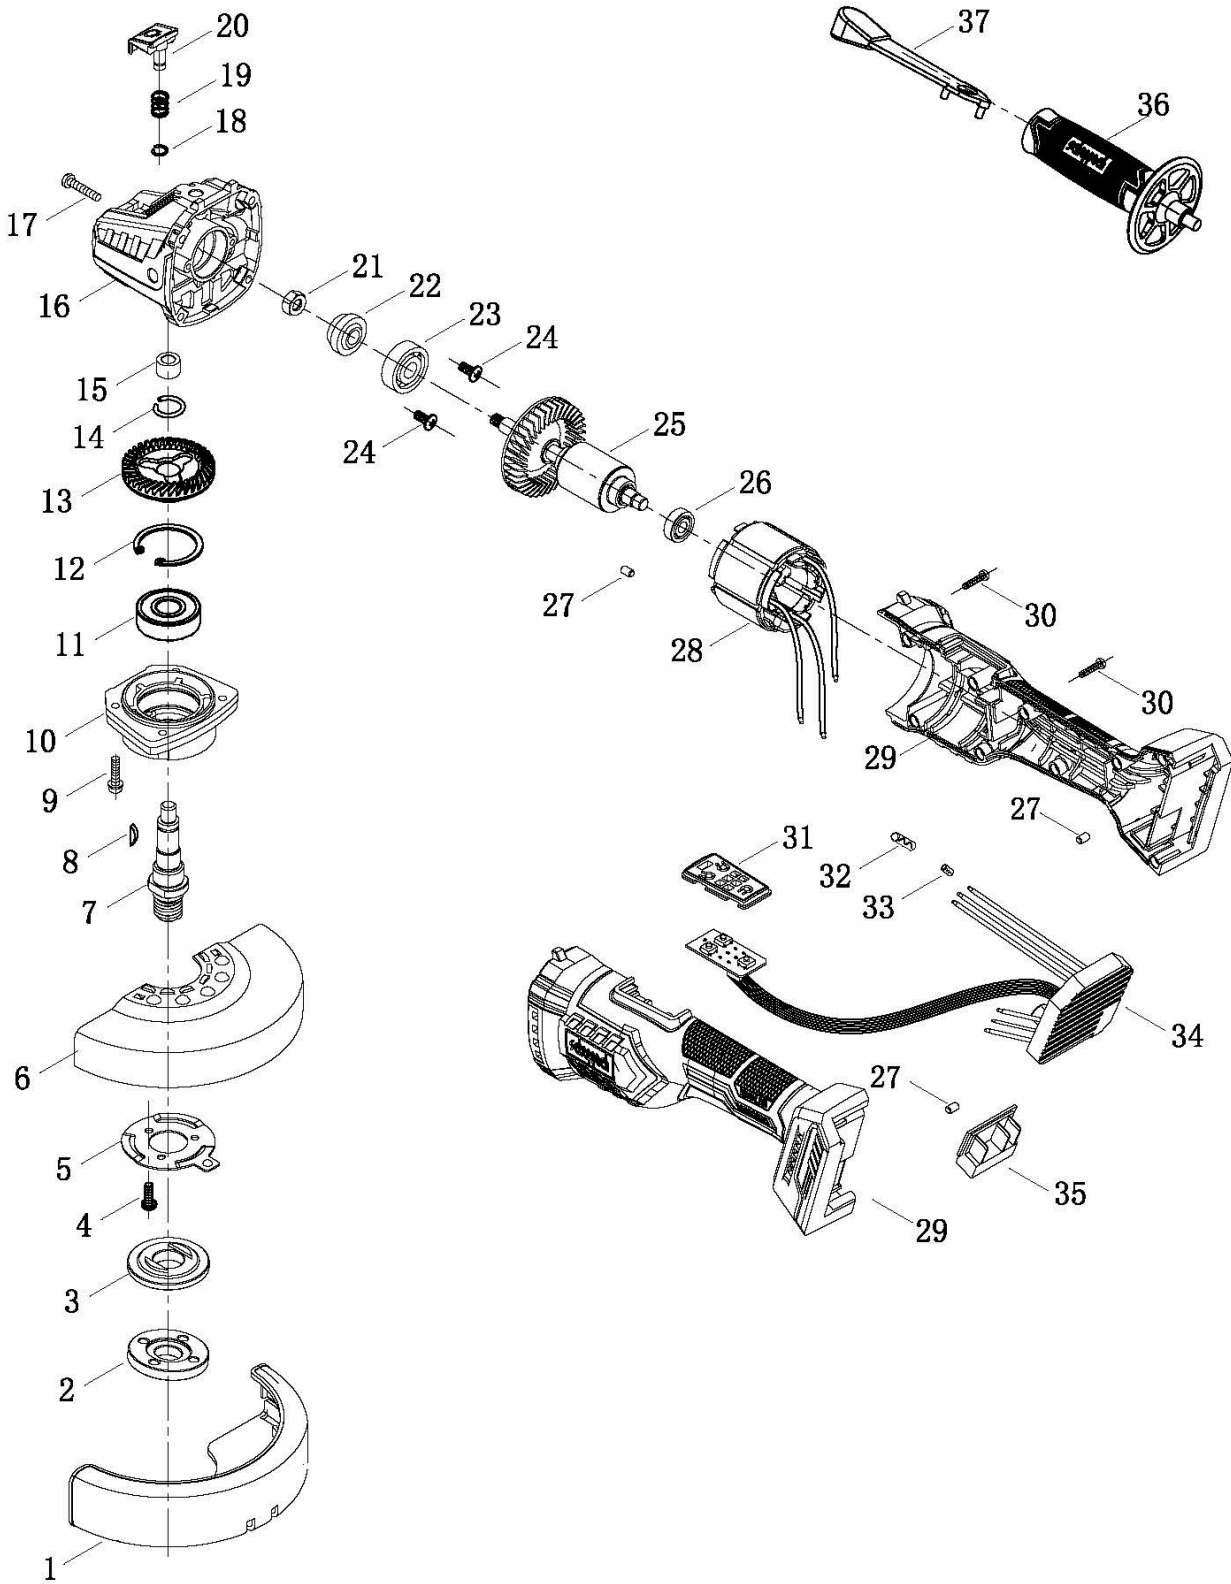

# scheppach

**5909235900**

cordless angle grinder  
BC-AG125-X  
scheppach (DIY)

# Scheppach

5909235900

cordless angle grinder  
BC-AG125-X  
scheppach (DIY)

**Main products**

**Spare part list**

5909235900

372916 - 0299 - BC-AG125-X - -

Spare	Description	additional	Item	Abb.	ConstructStatus
5909234001	Disc cover		1	A	*
5909234002	Flange set		2,3	A	*
7903806704	cutting disc set 12 pcs. scheppach (DIY)	Ø125	3	A	*
5909235001	spindle		7	A	*
5909235002	big gear		13	A	*
5909235004	lock pin		20	A	*
5909235003	gear		22	A	*
5909235005	armature		25	A	*
5909235006	stator		28	A	*
5909235007	switch cover		31	A	*
5909235008	Controller		34	A	*
5909234003	Handle	M8x10	36	A	*
5909234004	Wrench		37	A	*
7909201708	battery SBP2.0 scheppach (DIY)		o.Abb.	A	*
7909201709	battery SBP4.0 scheppach (DIY)		o.Abb.	A	*
7909201710	battery charger SBC2.4A scheppach (DIY)		o.Abb.	A	*
7909201712	twincharger SDBC2.4A scheppach (DIY)		o.Abb.	A	*
7909201713	twincharger SDBC4.5A scheppach (DIY)		o.Abb.	A	*
7909201711	battery charger SBC4.5A scheppach (DIY)		o.Abb.	A	*
7909201720	Starter-Kit 2.0 SBSK2.0 scheppach (DIY)	2Ah battery + 2,4A battery charger included	o.Abb.	A	*
7909201721	Starter-Kit 4.0 SBSK4.0 scheppach (DIY)	4Ah battery + 2,4A battery charger included	o.Abb.	A	*