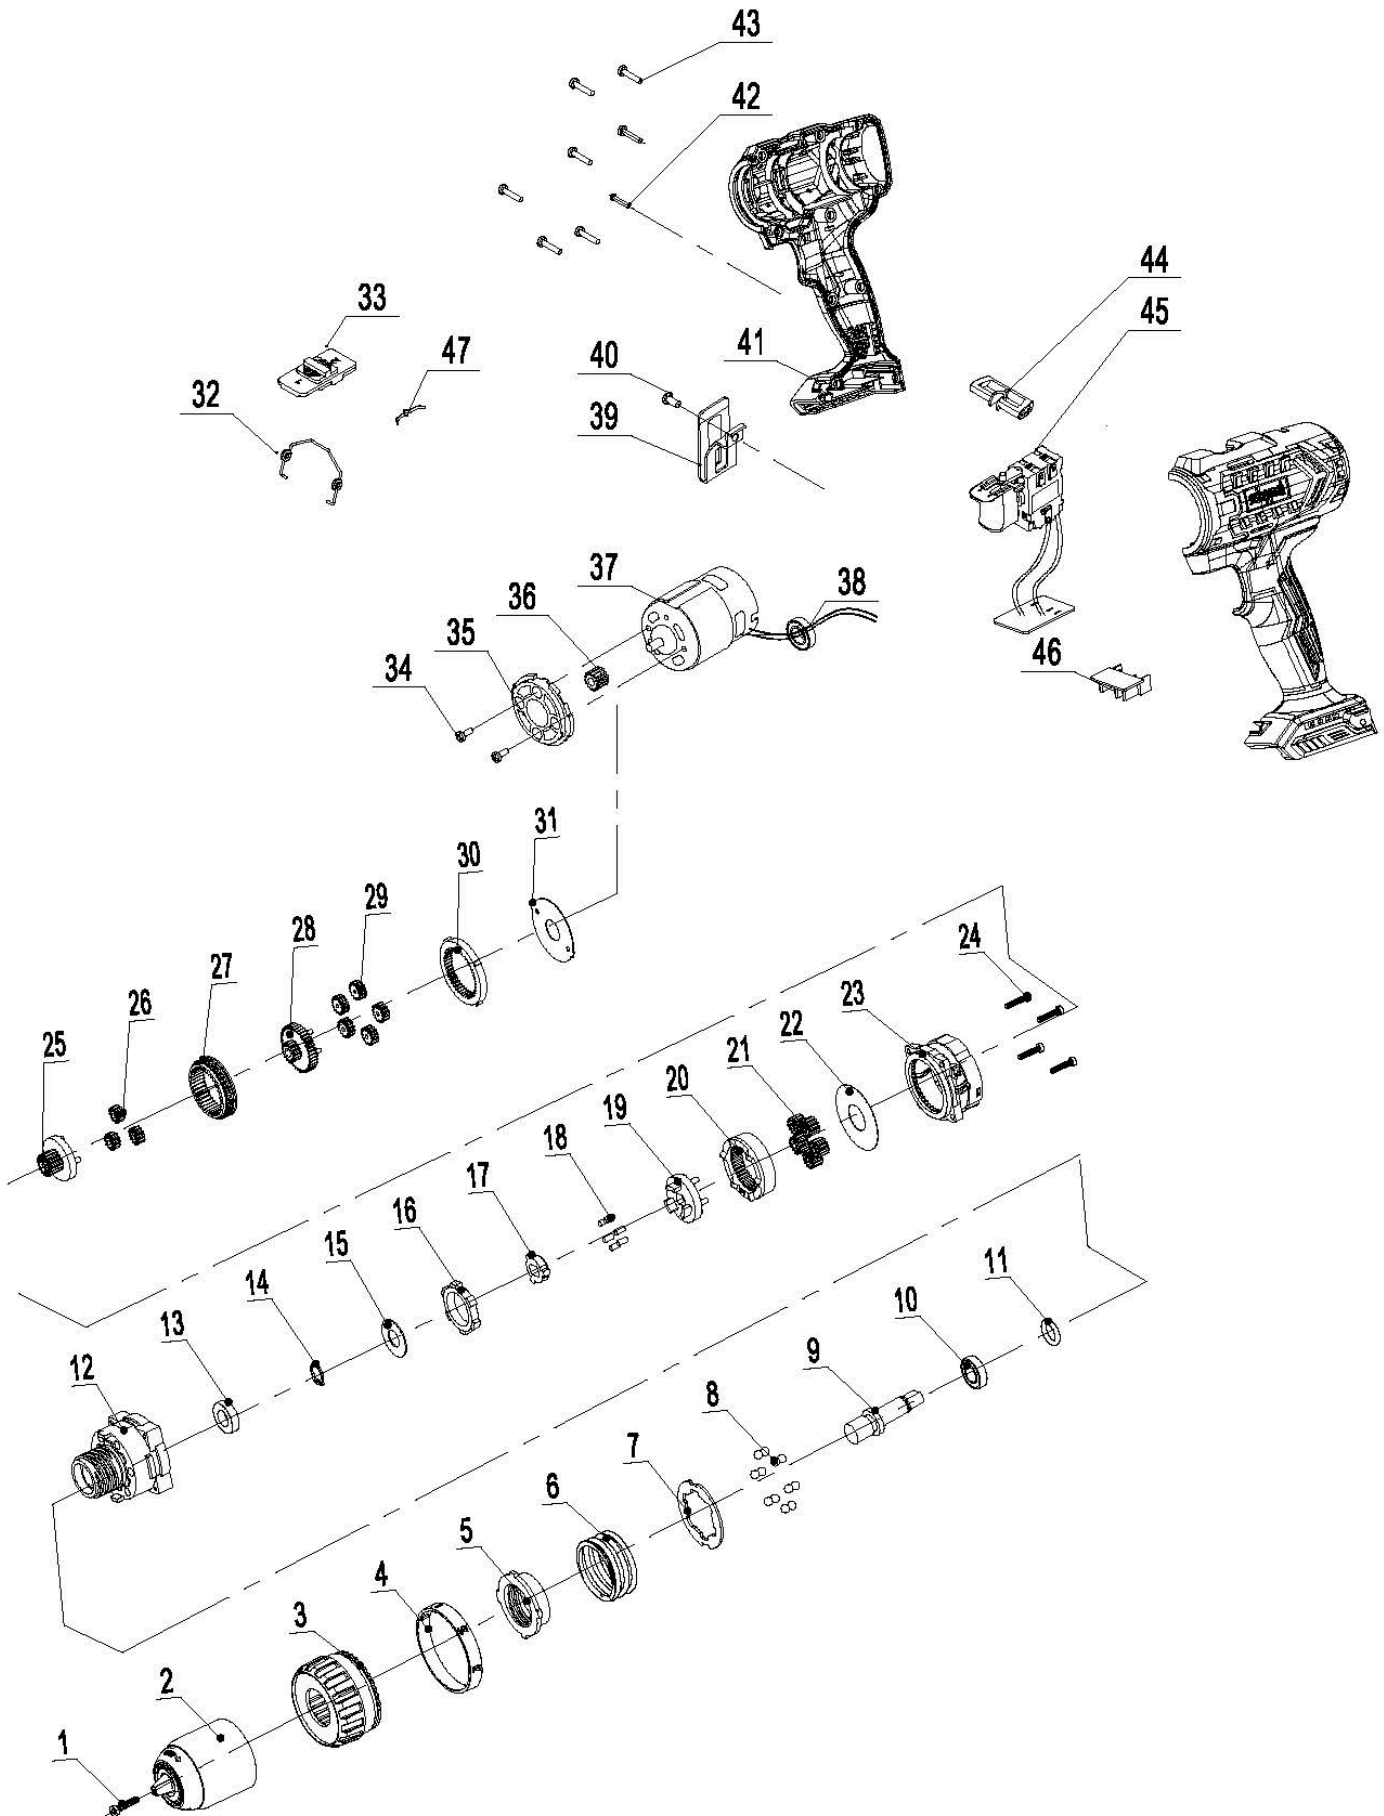

5909236900

cordless impact drill C-
CD45-X scheppach
(DIY)

5909236900

cordless impact drill C -
CD45-X scheppach
(DIY)

Main products

Spare part list

5909236900

372822 - 0299 - C-CD45-X - -

| Spare | Description | additional | Item | Abb. | ConstructStatus |
|------------|---|---|---------|------|-----------------|
| 5909236001 | Chuck | 1,5 -13 mm | 2 | A | * |
| 5909236002 | Engine | 20V 45Nm | 37 | A | * |
| 7909201712 | twincharger SDBC2.4A scheppach (DIY) | | o. Abb. | A | * |
| 7909201713 | twincharger SDBC4.5A scheppach (DIY) | | o. Abb. | A | * |
| 7909201711 | battery charger SBC4.5A scheppach (DIY) | | o. Abb. | A | * |
| 7909201720 | Starter-Kit 2.0 SBSK2.0 scheppach (DIY) | 2Ah battery + 2,4A battery charger included | o. Abb. | A | * |
| 7909201721 | Starter-Kit 4.0 SBSK4.0 scheppach (DIY) | 4Ah battery + 2,4A battery charger included | o. Abb. | A | * |
| 7909201708 | battery SBP2.0 scheppach (DIY) | | o.Abb. | A | * |
| 7909201709 | battery SBP4.0 scheppach (DIY) | | o.Abb. | A | * |
| 7909201710 | battery charger SBC2.4A scheppach (DIY) | | o.Abb. | A | * |