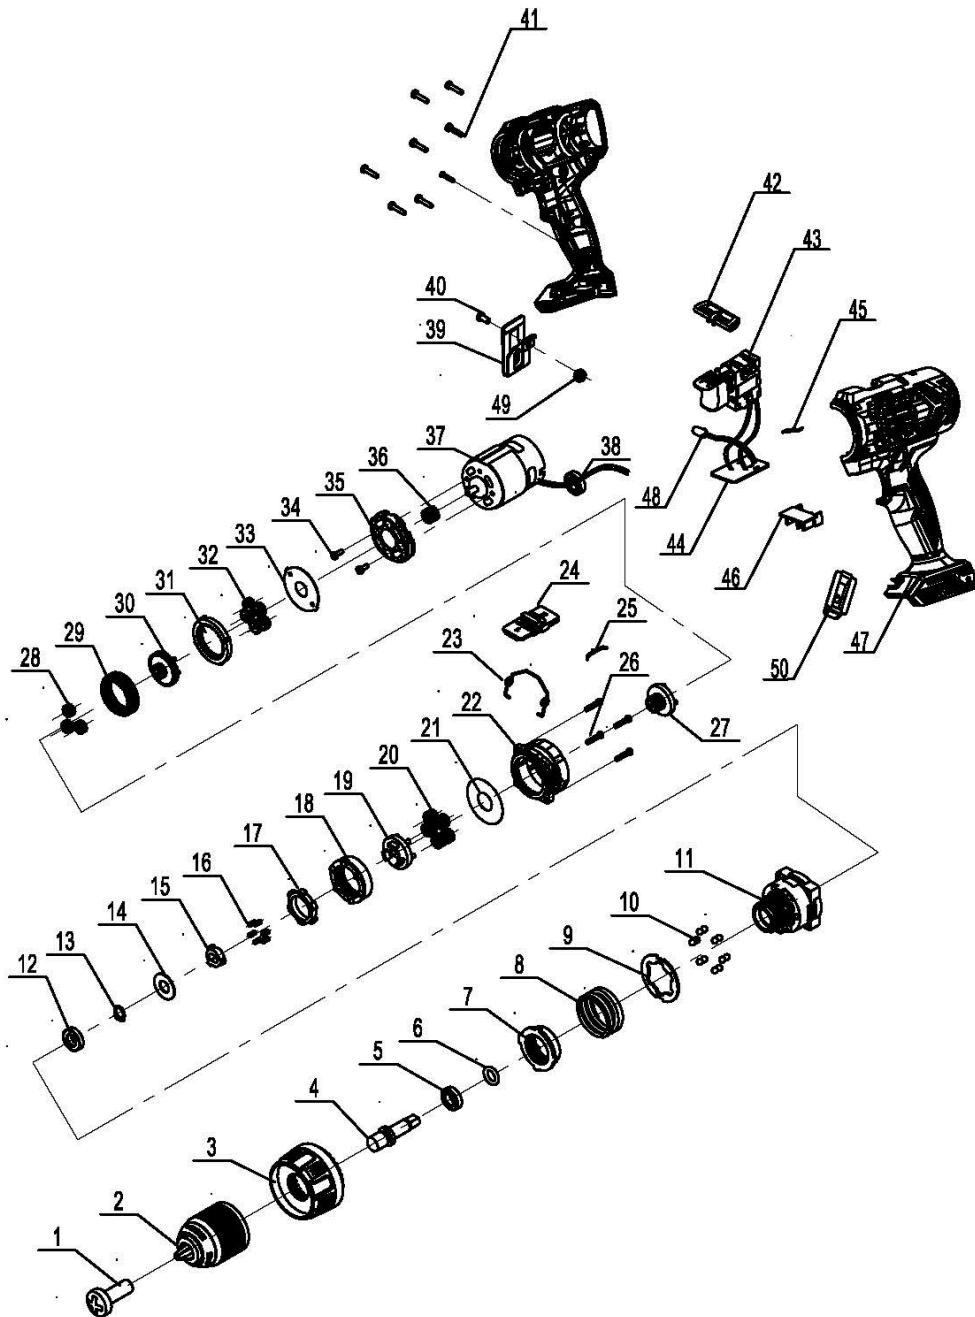

5909238900

cordless drill C-DD45-X
scheppach (DIY)

5909238900

cordless drill C-DD45-X
scheppach (DIY)

Main products

Spare part list

5909238900

371320 - 0299 - C-DD45-X - -

Spare	Description	additional	Item	Abb.	ConstructStatus
5909238001	chuck		2	A	*
5909238002	Shift push button		24	A	*
5909238003	20V 775 motor		37	A	*
5909238004	Beltclip		39	A	*
5909238005	switch		43	A	*
5909238006	control board		44	A	*
7909201708	battery SBP2.0 scheppach (DIY)		o.Abb.	A	*
7909201709	battery SBP4.0 scheppach (DIY)		o.Abb.	A	*
7909201710	battery charger SBC2.4A scheppach (DIY)		o.Abb.	A	*
7909201712	twincharger SDBC2.4A scheppach (DIY)		o.Abb.	A	*
7909201713	twincharger SDBC4.5A scheppach (DIY)		o.Abb.	A	*
7909201711	battery charger SBC4.5A scheppach (DIY)		o.Abb.	A	*
7909201720	Starter-Kit 2.0 SBSK2.0 scheppach (DIY)	2Ah battery + 2,4A battery charger included	o.Abb.	A	*
7909201721	Starter-Kit 4.0 SBSK4.0 scheppach (DIY)	4Ah battery + 2,4A battery charger included	o.Abb.	A	*
7906807701	HSS twist drill set 15 pcs. HSS15 scheppach (DIY)		o.Abb.	A	*
7906808701	wood drill bit set 15 pcs. WBS15 scheppach (DIY)		o.Abb.	A	*
7906809701	bit screwdriver set, 37 pcs. BSS37 scheppach (DIY)		o.Abb.	A	*
7906806701	masonry drill bit set 15 pcs. SBS15 scheppach (DIY)		o.Abb.	A	*